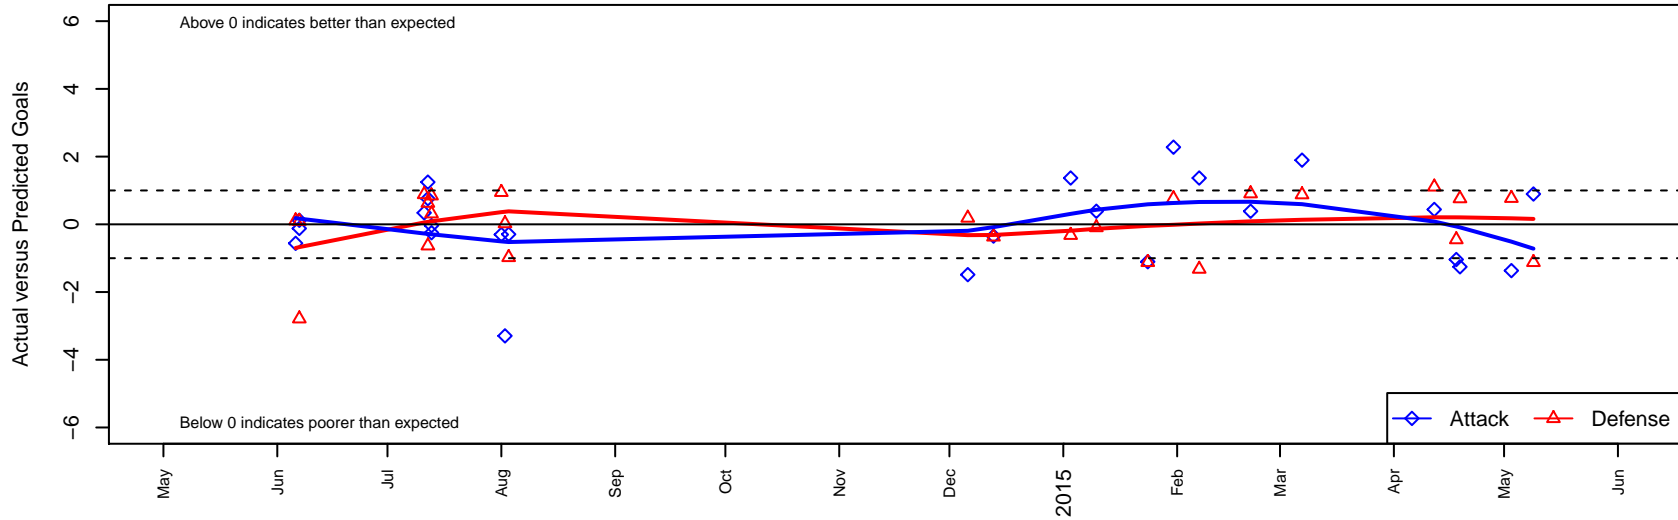

Kent United Green G99

Kent United
 Kent, WA
 G99 total strength=1340
 attack=7.19 defense=5.89
 fall league = NPSL G15D1

alt names used:
 Kent United G99 Green
 KENT UNITED KENT UNITED G99 GREEN
 Kent United G99 Green
 Kent United G99 Green
 Kent United G99 Green

Venues played:
 2014 Rainier Challenge Copa U15
 2014 PCU Summer Classic U15
 2014 Blast Off GU15 A
 2014 NPSL G15D1
 2014 WYS Presidents Cup G99 Division 2

Kent United Green G99
 Dots are actual minus expected GF (blue circles) and GA (red triangles).
 Blue line is smoothed change in attack strength. Red is smoothed change in defense strength.

**attack and defense variance (black dot)
relative to other teams
and top 10 in region**

**attack and defense rating
relative to others at age
and all opponents in last 13 months**

Performance relative to 13 month average