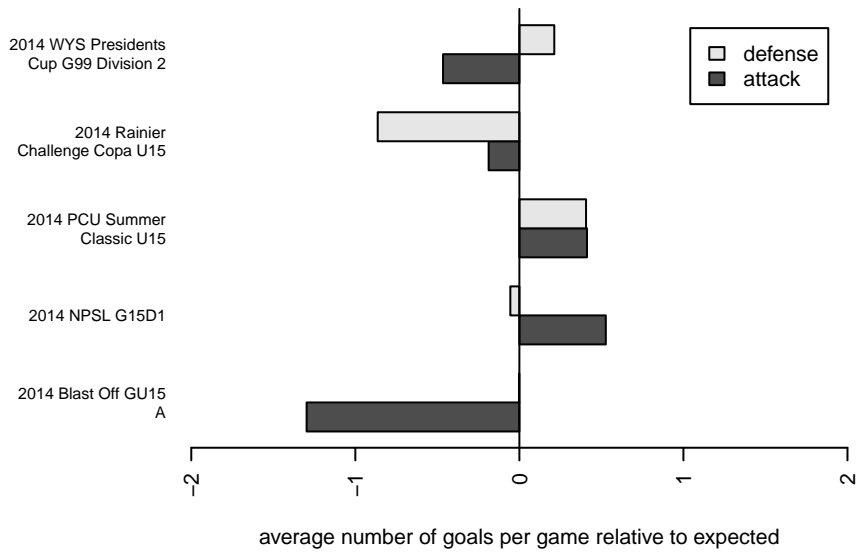

Kent United Green G99

Kent United
 Kent, WA
 G99 total strength=1340
 attack=7.19 defense=5.89
 fall league = NPSL G15D1

alt names used:
 Kent United G99 Green
 KENT UNITED KENT UNITED G99 GREEN
 Kent United G99 Green
 Kent United G99 Green
 Kent United G99 Green

Venues played:
 2014 Rainier Challenge Copa U15
 2014 PCU Summer Classic U15
 2014 Blast Off GU15 A
 2014 NPSL G15D1
 2014 WYS Presidents Cup G99 Division 2

Kent United Green G99
 Dots are actual minus expected GF (blue circles) and GA (red triangles).
 Blue line is smoothed change in attack strength. Red is smoothed change in defense strength.

**attack and defense variance (black dot)
relative to other teams
and top 10 in region**

**attack and defense rating
relative to others at age
and all opponents in last 13 months**

Performance relative to 13 month average