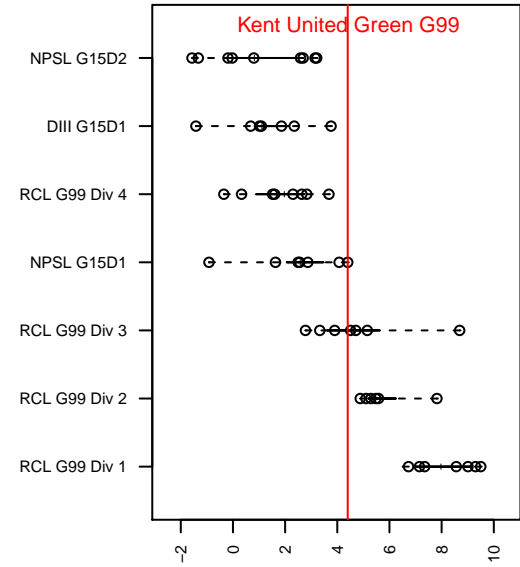

Kent United Green G99

Kent United
 Kent, WA
 G99 total strength=1340
 attack=7.19 defense=5.89
 fall league = NPSL G15D1

alt names used:
 Kent United G99 Green
 KENT UNITED KENT UNITED G99 GREEN
 Kent United G99 Green
 Kent United G99 Green
 Kent United G99 Green

Venues played:
 2014 Rainier Challenge Copa U15
 2014 PCU Summer Classic U15
 2014 Blast Off GU15 A
 2014 NPSL G15D1
 2014 WYS Presidents Cup G99 Division 2

Kent United Green G99
 Dots are actual minus expected GF (blue circles) and GA (red triangles).
 Blue line is smoothed change in attack strength. Red is smoothed change in defense strength.

**attack and defense variance (black dot)
relative to other teams
and top 10 in region**

**attack and defense rating
relative to others at age
and all opponents in last 13 months**

Performance relative to 13 month average