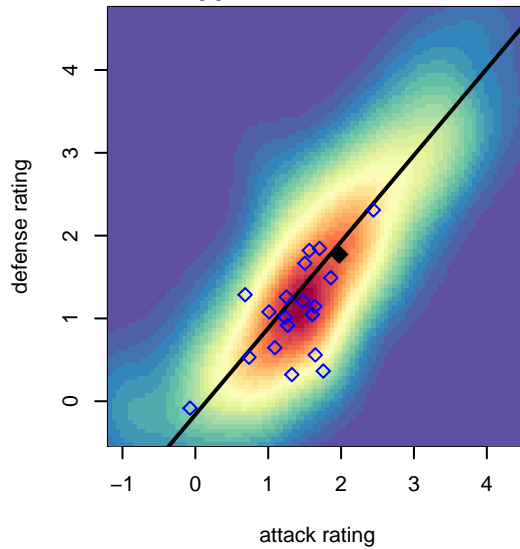

Kent United Green G99

Kent United
 Kent, WA
 G99 total strength=1340
 attack=7.19 defense=5.89
 fall league = NPSL G15D1

alt names used:
 Kent United G99 Green
 KENT UNITED KENT UNITED G99 GREEN
 Kent United G99 Green
 Kent United G99 Green
 Kent United G99 Green

Venues played:
 2014 Rainier Challenge Copa U15
 2014 PCU Summer Classic U15
 2014 Blast Off GU15 A
 2014 NPSL G15D1
 2014 WYS Presidents Cup G99 Division 2

Kent United Green G99
 Dots are actual minus expected GF (blue circles) and GA (red triangles).
 Blue line is smoothed change in attack strength. Red is smoothed change in defense strength.

**attack and defense variance (black dot)
relative to other teams
and top 10 in region**

**attack and defense rating
relative to others at age
and all opponents in last 13 months**

Performance relative to 13 month average